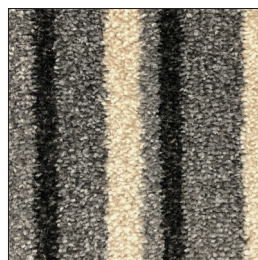

## PRODUCT DETAILS

Anthracite 54635

Beige 53869

Brown Stripe 10  
33.20cm across the width

Caramel 62332

Dark Grey 56588

Frost Silver 72201

Grey 67085

Grey Stripe 20  
33.20cm across the width

Malt 53629

Mid Grey 55924

Oak 58988

Red 50041

Red Stripe 30  
33.20cm across the width

Silver 50263