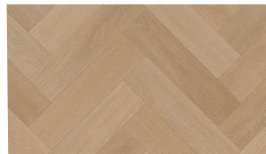

SPECIFICATION SHEET

Carpet Details

Range Name: NATURAL INTERIORS
Pile Weight: /
Pile Content: /
Total Weight: /
Width: 3m & 4m
Backing: /
Wear Layer: 0.35mm
Total Thickness: 2.40mm
Origin: EEC
Suitability: Heavy Domestic. Wear Warranty: 10yrs

Locations	Yes	No
Lounge	Yes	
Dining Room	Yes	
Hall/Passage	Yes	
Bedroom	Yes	
Stairs		No
Kitchen	Yes	
Bathroom	Yes	

Design/Colours
Limed Parquet
Smoked Parquet
Sand Parquet
Maple Parquet
Rustic Stone Tile
Steel Tile
White Marble Hexagon
Black Marble Hexagon
Metal Stone
Ivory Stone
Antique Brown
Barn Oak
Honey Oak
Calpyso Oak
Rustic Beige
Sable Oak
Aged Pewter
Metallic Iron Oak
Bleached Oak Beige
Grey Washed Oak

Images & Colour Palettes

Limed Parquet

Smoked Parquet

Sand Parquet

Maple Parquet

Rustic Stone Tile

Images & Colour Palettes

Steel Tile

White Marble Hexagon

Black Marble Hexagon

Metal Stone

Ivory Stone

Antique Brown

Barn Oak

Honey Oak

Calpyso Oak