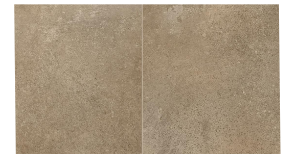

Locations	Yes	No
Lounge	Yes	
Dining Room	Yes	
Hall/Passage	Yes	
Bedroom	Yes	
Stairs		No
Kitchen	Yes	
Bathroom	Yes	

Design/Colours
Limed Parquet
Smoked Parquet
Sand Parquet
Maple Parquet
Rustic Stone Tile
Steel Tile
White Marble Hexagon
Black Marble Hexagon
Metal Stone
Ivory Stone
Antique Brown
Barn Oak
Honey Oak
Calpyso Oak
Rustic Beige
Sable Oak
Aged Pewter
Metallic Iron Oak
Bleached Oak Beige
Grey Washed Oak

Images & Colour Palettes

Limed Parquet

Smoked Parquet

Sand Parquet

Maple Parquet

Rustic Stone Tile

Images & Colour Palettes

Steel Tile

White Marble Hexagon

Black Marble Hexagon

Metal Stone

Ivory Stone

Antique Brown

Barn Oak

Honey Oak

Calpyso Oak

Rustic Beige

Sable Oak

Aged Pewter

Metallic Iron Oak

Bleached Oak Beige

Grey Washed Oak