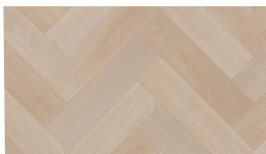

SPECIFICATION SHEET

Carpet Details

Range Name: NATURAL INTERIORS
Pile Weight: /
Pile Content: /
Total Weight: /
Width: 3m & 4m
Backing: /
Wear Layer: 0.35mm
Total Thickness: 2.40mm
Origin: EEC
Suitability: Heavy Domestic. Wear Warranty: 10yrs

Locations	Yes	No
Lounge	Yes	
Dining Room	Yes	
Hall/Passage	Yes	
Bedroom	Yes	
Stairs		No
Kitchen	Yes	
Bathroom	Yes	

Design/Colours
Limed Parquet
Smoked Parquet
Sand Parquet
Maple Parquet
Rustic Stone Tile
Steel Tile
White Marble Hexagon
Black Marble Hexagon
Metal Stone
Ivory Stone
Antique Brown
Barn Oak
Honey Oak
Calpyso Oak
Rustic Beige
Sable Oak
Aged Pewter
Metallic Iron Oak
Bleached Oak Beige
Grey Washed Oak

Images & Colour Palettes

Limed Parquet

Smoked Parquet

Sand Parquet

Maple Parquet

Rustic Stone Tile

Images & Colour Palettes

Steel Tile

Rustic Beige

Sable Oak

Aged Pewter

Metallic Iron Oak

Bleached Oak Beige

Grey Washed Oak