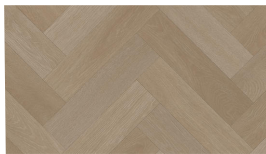

SPECIFICATION SHEET

Carpet Details

Range Name: NATURAL INTERIORS
Pile Weight: /
Pile Content: /
Total Weight: /
Width: 3m & 4m
Backing: /
Wear Layer: 0.35mm
Total Thickness: 2.40mm
Origin: EEC
Suitability: Heavy Domestic. Wear Warranty: 10yrs

Locations	Yes	No
Lounge	Yes	
Dining Room	Yes	
Hall/Passage	Yes	
Bedroom	Yes	
Stairs		No
Kitchen	Yes	
Bathroom	Yes	

Design/Colours
Limed Parquet
Smoked Parquet
Sand Parquet
Maple Parquet
Rustic Stone Tile
Steel Tile
White Marble Hexagon
Black Marble Hexagon
Metal Stone
Ivory Stone
Antique Brown
Barn Oak
Honey Oak
Calpyso Oak
Rustic Beige
Sable Oak
Aged Pewter
Metallic Iron Oak
Bleached Oak Beige
Grey Washed Oak

Images & Colour Palettes

Limed Parquet

Smoked Parquet

Sand Parquet

Maple Parquet

Rustic Stone Tile

Images & Colour Palettes

Steel Tile

Rustic Beige

Sable Oak

Aged Pewter

Metallic Iron Oak

Bleached Oak Beige

Grey Washed Oak