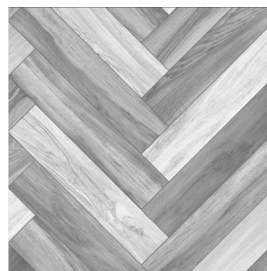

Design/Colours
Distressed Oak Grege
Distressed Oak Silver
Dusk Parquet
Midnight Parquet
Fossilised Oak
New England Carbonised
New England Inked
Smoked Brushed Oak
Boston Oak
Natural Oak
Midnight Oak

Locations	Yes	No
Lounge	Yes	
Dining Room	Yes	
Hall/Passage	Yes	
Bedroom	Yes	
Stairs		No
Kitchen	Yes	
Bathroom	Yes	

Images & Colour Palettes

Distressed Oak Grege

Distressed Oak Silver

Dusk Parquet

Midnight Parquet

Fossilised Oak

New England Carbonised

New England Inked