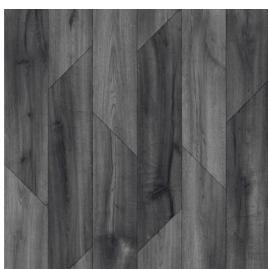

Design/Colours
Distressed Oak Grege
Distressed Oak Silver
Dusk Parquet
Midnight Parquet
Fossilised Oak
New England Carbonised
New England Inked
Smoked Brushed Oak
Boston Oak
Natural Oak
Midnight Oak

Locations	Yes	No
Lounge	Yes	
Dining Room	Yes	
Hall/Passage	Yes	
Bedroom	Yes	
Stairs		No
Kitchen	Yes	
Bathroom	Yes	

Images & Colour Palettes

Distressed Oak Grege

Distressed Oak Silver

Dusk Parquet

Midnight Parquet

Fossilised Oak

New England Carbonised

New England Inked

Smoked Brushed Oak

Boston Oak

Natural Oak

Images & Colour Palettes

Midnight Oak