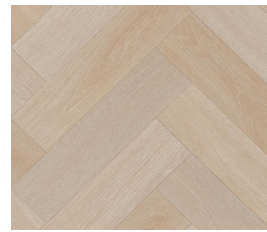

Carpet Details

Range Name: Megafloor			
Pile Weight:		Design/Colours	Number
Pile Content:		Granite Carbon	
Total Weight: 3300gr/m2		Granite Grege	
Width: 3m & 4m		Agrego Grege	
Backing: Vinyl		Agrego White	
Wear Layer: 0.3mm		Kaolin Dark Grege	
Total Thickness: 4.5mm		French Oak Grege	
Origin: EEC TOG:		Arcadia Beige	
Suitability: Heavy Domestic		Authentic Beige	
		Arcadia Middle Beige	
	French Oak Anthracite		
	Zaragoza Tile Indigo		
	Zaragoza Tile Stone		
	Kaolin Light Grey		
	French Oak Medium Beige		
	Ancares Herringbone Grege		
	Ancares Herringbone Beige		

Locations	Yes	No
Lounge	Yes	
Dining Room	Yes	
Hall/Passage	Yes	
Bedroom	Yes	
Stairs		No
Kitchen	Yes	
Bathroom	Yes	

Images & Colour Palettes

Agrego Grege

Agrego White

Ancares Herringbone
Beige

Ancares Herringbone
Grege

Arcadia Beige

Authentic Beige

French Oak Anthracite

French Oak Grege

French Oak Med Beige

Granite Carbon

Images & Colour Palettes

Granite Grege