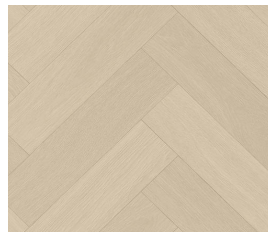

Carpet Details

Range Name: Megafloor			
Pile Weight:		Design/Colours	Number
Pile Content:		Granite Carbon	
Total Weight: 3300gr/m2		Granite Grege	
Width: 3m & 4m		Agrego Grege	
Backing: Vinyl		Agrego White	
Wear Layer: 0.3mm		Kaolin Dark Grege	
Total Thickness: 4.5mm		French Oak Grege	
Origin: EEC TOG:		Arcadia Beige	
Suitability: Heavy Domestic		Authentic Beige	
		Arcadia Middle Beige	
	French Oak Anthracite		
	Zaragoza Tile Indigo		
	Zaragoza Tile Stone		
	Kaolin Light Grey		
	French Oak Medium Beige		
	Ancares Herringbone Grege		
	Ancares Herringbone Beige		

Locations	Yes	No
Lounge	Yes	
Dining Room	Yes	
Hall/Passage	Yes	
Bedroom	Yes	
Stairs		No
Kitchen	Yes	
Bathroom	Yes	

Images & Colour Palettes

Agrego Grege

Agrego White

Ancares Herringbone
Beige

Ancares Herringbone
Grege

Arcadia Beige

Authentic Beige

French Oak Anthracite

French Oak Grege

French Oak Med Beige

Granite Carbon

Images & Colour Palettes

Granite Grege