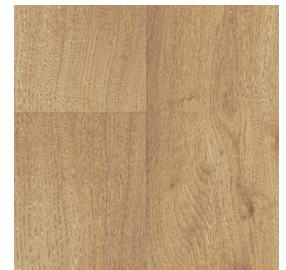

Carpet Details

Range Name: Megafloor			
Pile Weight:		Design/Colours	Number
Pile Content:		Granite Carbon	
Total Weight: 3300gr/m2		Granite Grege	
Width: 3m & 4m		Agrego Grege	
Backing: Vinyl		Agrego White	
Wear Layer: 0.3mm		Kaolin Dark Grege	
Total Thickness: 4.5mm		French Oak Grege	
Origin: EEC TOG:		Arcadia Beige	
Suitability: Heavy Domestic		Authentic Beige	
		Arcadia Middle Beige	
	French Oak Anthracite		
	Zaragoza Tile Indigo		
	Zaragoza Tile Stone		
	Kaolin Light Grey		
	French Oak Medium Beige		
	Ancares Herringbone Grege		
	Ancares Herringbone Beige		

Locations	Yes	No
Lounge	Yes	
Dining Room	Yes	
Hall/Passage	Yes	
Bedroom	Yes	
Stairs		No
Kitchen	Yes	
Bathroom	Yes	

Images & Colour Palettes

Agrego Grege

Agrego White

Ancares Herringbone
Beige

Ancares Herringbone
Grege

Arcadia Beige

Authentic Beige

French Oak Anthracite

French Oak Grege

French Oak Med Beige

Granite Carbon

Images & Colour Palettes

Granite Grege