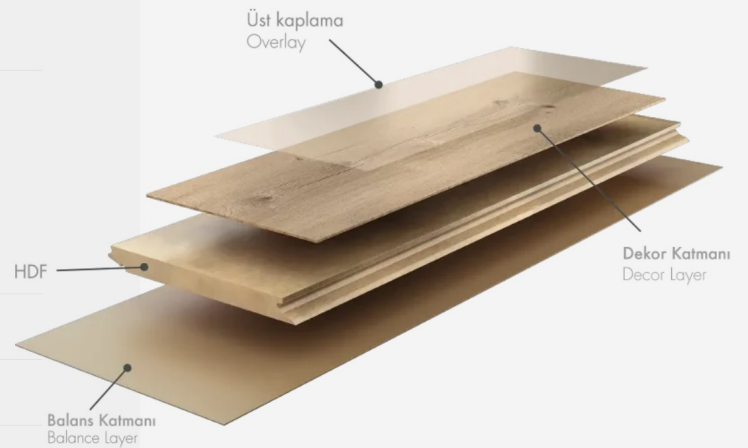

EFFECT 8MM

PRODUCT DETAILS

Specification	
Pack Coverage:	1.8336m ²
Pieces Per Pack:	8
AC Rating:	AC4
Wear Warranty:	20 Years

General information
<ul style="list-style-type: none">- Quick and Easy Assembly- UV Resistant- Environmentally Friendly- Abrasion Resistant- Scratch Resistant- Easy to Clean- Point Impact Resistant

Features

- Regular nationwide delivery service.
- Fashionable colours to meet a wide variety of interior styles.
- Ease of maintenance.
- All colours available for immediate call off.

Technical Specifications

Decoration:	14 pcs
Size:	<div style="border: 1px solid black; padding: 2px; display: inline-block;">1200 mm Plank</div> 191 mm
	Width: 191 mm / 7.5 in Length: 1200 mm / 47.2 in Thickness (mm): 8 mm / 0.3 in Package: 1,8336 m ²
Surface Strength:	AC4-32: Home and Office Use
Edge:	Jointed
Locking System:	L2C
Surface:	Register Emboss

*%100 ağaç liflerinden oluşan yüksek yoğunluktaki levha tabakasıdır.

EFFECT 8MM

PRODUCT DETAILS

Alp PRK904

Atlay PRK908

Atlas PRK913

Elbruz PRK911

Everest PRK903