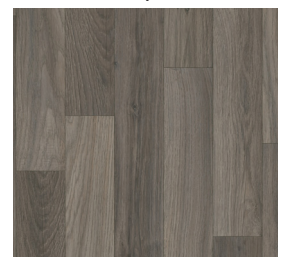

### Vinyl Details

Range Name: Concept Living		
Pile Weight: /		Design/Colours
Pile Content: /		Castello Oak
Total Weight: /		Chessboard
Width: 3m & 4m		Como oak
Backing: PVC		Cotton Limestone
Wear Layer: 0.2mm		Eclipse
Total Thickness: 2.8mm		Eiger Oak Grey
Origin: EEC TOG: /		Frozen Oak
Suitability: General Domestic. Wear Warranty: 5yrs		Grasmere Slate
		Harbour Oak Dark Grey
		Harbour Oak Grey
		Milano Slate
		Milano Soft Grey
		Mosaic Mono
		Noble Oak
		Original Chevron
		Platinum Chevron
		Riven Slate
		Design/Colours
		Shaded Oak
		Smoked Chevron
		Traditional Mono
		Victorian Tile Mono
		Victorian Tile Trend

### Images & Colour Palettes

Castello Oak

Chessboard

Como Oak

Cotton Limestone

Eclipse

Eiger Oak Grey

Frozen Oak

Grasmere Slate

Harbour Oak Dark Grey

Harbour Oak Grey

**Images & Colour Palettes**

Milano Slate

Milano Soft Grey

Mosaic Mono

Noble Oak