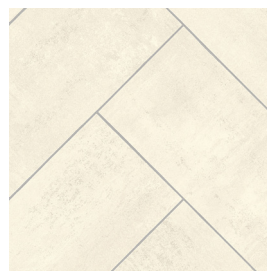

### Vinyl Details

Range Name: Concept Living		
Pile Weight: /		Design/Colours
Pile Content: /		Castello Oak
Total Weight: /		Chessboard
Width: 3m & 4m		Como oak
Backing: PVC		Cotton Limestone
Wear Layer: 0.2mm		Eclipse
Total Thickness: 2.8mm		Eiger Oak Grey
Origin: EEC TOG: /		Frozen Oak
Suitability: General Domestic. Wear Warranty: 5yrs		Grasmere Slate
		Harbour Oak Dark Grey
		Harbour Oak Grey
		Milano Slate
		Milano Soft Grey
		Mosaic Mono
		Noble Oak
		Original Chevron
		Platinum Chevron
		Riven Slate
		Design/Colours
		Shaded Oak
		Smoked Chevron
		Traditional Mono
		Victorian Tile Mono
		Victorian Tile Trend

### Images & Colour Palettes

Castello Oak

Chessboard

Como Oak

Cotton Limestone

Eclipse

Eiger Oak Grey

Frozen Oak

Grasmere Slate

Harbour Oak Dark Grey

Harbour Oak Grey

**Images & Colour Palettes**

Milano Slate

Milano Soft Grey

Mosaic Mono

Noble Oak