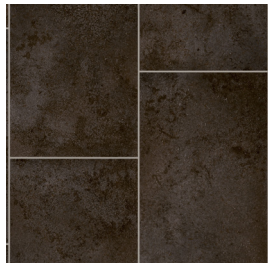

### Vinyl Details

Range Name: Concept Living		
Pile Weight: /		Design/Colours
Pile Content: /		Castello Oak
Total Weight: /		Chessboard
Width: 3m & 4m		Como oak
Backing: PVC		Cotton Limestone
Wear Layer: 0.2mm		Eclipse
Total Thickness: 2.8mm		Eiger Oak Grey
Origin: EEC TOG: /		Frozen Oak
Suitability: General Domestic. Wear Warranty: 5yrs		Grasmere Slate
		Harbour Oak Dark Grey
		Harbour Oak Grey
		Milano Slate
		Milano Soft Grey
		Mosaic Mono
		Noble Oak
		Original Chevron
		Platinum Chevron
		Riven Slate
		Design/Colours
		Shaded Oak
		Smoked Chevron
		Traditional Mono
		Victorian Tile Mono
		Victorian Tile Trend

### Images & Colour Palettes

Castello Oak

Chessboard

Como Oak

Cotton Limestone

Eclipse

Eiger Oak Grey

Frozen Oak

Grasmere Slate

Harbour Oak Dark Grey

Harbour Oak Grey

**Images & Colour Palettes**

Milano Slate

Milano Soft Grey

Mosaic Mono

Noble Oak

Original Chevron

Platinum Chevron

Riven Slate

Shaded Oak

Smoked Chevron

Traditional Mono

Victorian Tile Mono

Victorian Tile Trend