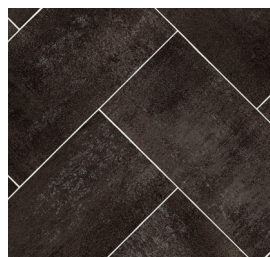

### Vinyl Details

Range Name: Concept Living		
Pile Weight: /		Design/Colours
Pile Content: /		Castello Oak
Total Weight: /		Chessboard
Width: 3m & 4m		Como oak
Backing: PVC		Cotton Limestone
Wear Layer: 0.2mm		Eclipse
Total Thickness: 2.8mm		Eiger Oak Grey
Origin: EEC TOG: /		Frozen Oak
Suitability: General Domestic. Wear Warranty: 5yrs		Grasmere Slate
		Harbour Oak Dark Grey
		Harbour Oak Grey
		Milano Slate
		Milano Soft Grey
		Mosaic Mono
		Noble Oak
		Original Chevron
		Platinum Chevron
		Riven Slate
		Design/Colours
		Shaded Oak
		Smoked Chevron
		Traditional Mono
		Victorian Tile Mono
		Victorian Tile Trend

### Images & Colour Palettes

Castello Oak

Chessboard

Como Oak

Cotton Limestone

Eclipse

Eiger Oak Grey

Frozen Oak

Grasmere Slate

Harbour Oak Dark Grey

Harbour Oak Grey

**Images & Colour Palettes**

Milano Slate

Milano Soft Grey

Mosaic Mono

Noble Oak