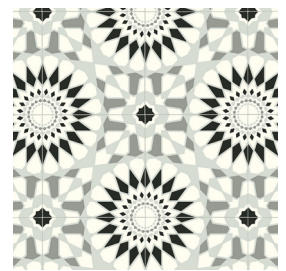

### Carpet Details

Range Name: Concept Living		
Pile Weight: /		Design/Colours
Pile Content: /		Castello Oak
Total Weight: /		Chessboard
Width: 3m & 4m		Como oak
Backing: PVC		Cotton Limestone
Wear Layer: 0.2mm		Eclipse
Total Thickness: 2.8mm		Eiger Oak Grey
Origin: EEC TOG: /		Frozen Oak
Suitability: General Domestic. Wear Warranty: 5yrs		Grasmere Slate
		Harbour Oak Dark Grey
		Harbour Oak Grey
		Milano Slate
		Milano Soft Grey
		Mosaic Mono
		Noble Oak
		Original Chevron
		Platinum Chevron
		Riven Slate
		Design/Colours
		Shaded Oak
		Smoked Chevron
		Traditional Mono
		Victorian Tile Mono
		Victorian Tile Trend

### Images & Colour Palettes

Castello Oak

Chessboard

Como Oak

Cotton Limestone

Eclipse

Eiger Oak Grey

Frozen Oak