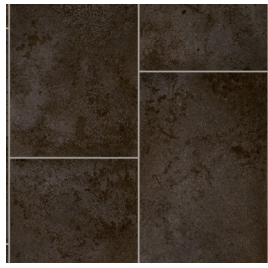

### Carpet Details

Range Name: Concept Living		
Pile Weight: /		Design/Colours
Pile Content: /		Castello Oak
Total Weight: /		Chessboard
Width: 3m & 4m		Como oak
Backing: PVC		Cotton Limestone
Wear Layer: 0.2mm		Eclipse
Total Thickness: 2.8mm		Eiger Oak Grey
Origin: EEC TOG: /		Frozen Oak
Suitability: General Domestic. Wear Warranty: 5yrs		Grasmere Slate
		Harbour Oak Dark Grey
		Harbour Oak Grey
		Milano Slate
		Milano Soft Grey
		Mosaic Mono
		Noble Oak
		Original Chevron
		Platinum Chevron
		Riven Slate
		Design/Colours
		Shaded Oak
		Smoked Chevron
		Traditional Mono
		Victorian Tile Mono
		Victorian Tile Trend

### Images & Colour Palettes

Castello Oak

Chessboard

Como Oak

Cotton Limestone

Eclipse

Eiger Oak Grey

Frozen Oak

Grasmere Slate

Harbour Oak Dark Grey

Harbour Oak Grey

**Images & Colour Palettes**

Milano Slate

Milano Soft Grey

Mosaic Mono

Noble Oak

Original Chevron

Platinum Chevron

Riven Slate

Shaded Oak

Smoked Chevron

Traditional Mono

Victorian Tile Mono

Victorian Tile Trend