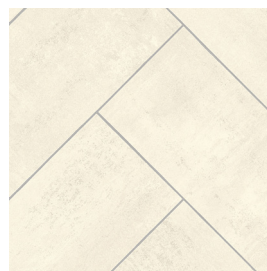

### Carpet Details

Range Name: Concept Living		
Pile Weight: /		Design/Colours
Pile Content: /		Castello Oak
Total Weight: /		Chessboard
Width: 3m & 4m		Como oak
Backing: PVC		Cotton Limestone
Wear Layer: 0.2mm		Eclipse
Total Thickness: 2.8mm		Eiger Oak Grey
Origin: EEC TOG: /		Frozen Oak
Suitability: General Domestic. Wear Warranty: 5yrs		Grasmere Slate
		Harbour Oak Dark Grey
		Harbour Oak Grey
		Milano Slate
		Milano Soft Grey
		Mosaic Mono
		Noble Oak
		Original Chevron
		Platinum Chevron
		Riven Slate
		Design/Colours
		Shaded Oak
		Smoked Chevron
		Traditional Mono
		Victorian Tile Mono
		Victorian Tile Trend

### Images & Colour Palettes

Castello Oak

Chessboard

Como Oak

Cotton Limestone

Eclipse

Eiger Oak Grey

Frozen Oak

Grasmere Slate

Harbour Oak Dark Grey

Harbour Oak Grey

**Images & Colour Palettes**

Milano Slate

Milano Soft Grey

Mosaic Mono

Noble Oak