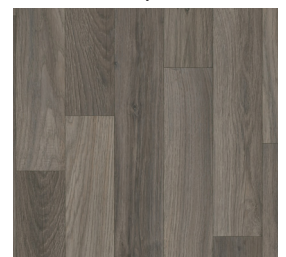

### Carpet Details

Range Name: Concept Living		
Pile Weight: /		Design/Colours
Pile Content: /		Castello Oak
Total Weight: /		Chessboard
Width: 3m & 4m		Como oak
Backing: PVC		Cotton Limestone
Wear Layer: 0.2mm		Eclipse
Total Thickness: 2.8mm		Eiger Oak Grey
Origin: EEC TOG: /		Frozen Oak
Suitability: General Domestic. Wear Warranty: 5yrs		Grasmere Slate
		Harbour Oak Dark Grey
		Harbour Oak Grey
		Milano Slate
		Milano Soft Grey
		Mosaic Mono
		Noble Oak
		Original Chevron
		Platinum Chevron
		Riven Slate
		Design/Colours
		Shaded Oak
		Smoked Chevron
		Traditional Mono
		Victorian Tile Mono
		Victorian Tile Trend

### Images & Colour Palettes

Castello Oak

Chessboard

Como Oak

Cotton Limestone

Eclipse

Eiger Oak Grey

Frozen Oak

Grasmere Slate

Harbour Oak Dark Grey

Harbour Oak Grey

**Images & Colour Palettes**

Milano Slate

Milano Soft Grey

Mosaic Mono

Noble Oak