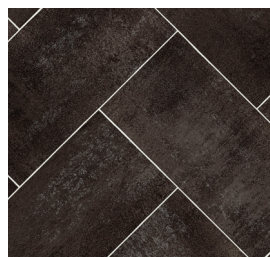

### Carpet Details

Range Name: Concept Living		
Pile Weight: /		Design/Colours
Pile Content: /		Castello Oak
Total Weight: /		Chessboard
Width: 3m & 4m		Como oak
Backing: PVC		Cotton Limestone
Wear Layer: 0.2mm		Eclipse
Total Thickness: 2.8mm		Eiger Oak Grey
Origin: EEC TOG: /		Frozen Oak
Suitability: General Domestic. Wear Warranty: 5yrs		Grasmere Slate
		Harbour Oak Dark Grey
		Harbour Oak Grey
		Milano Slate
		Milano Soft Grey
		Mosaic Mono
		Noble Oak
		Original Chevron
		Platinum Chevron
		Riven Slate
		Design/Colours
		Shaded Oak
		Smoked Chevron
		Traditional Mono
		Victorian Tile Mono
		Victorian Tile Trend

### Images & Colour Palettes

Castello Oak

Chessboard

Como Oak

Cotton Limestone

Eclipse

Eiger Oak Grey

Frozen Oak

Grasmere Slate

Harbour Oak Dark Grey

Harbour Oak Grey

**Images & Colour Palettes**

Milano Slate

Milano Soft Grey

Mosaic Mono

Noble Oak