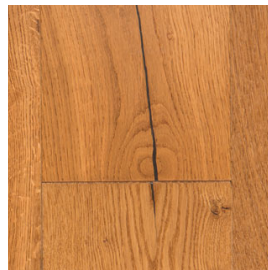

Wood Details

Range Name:

Natures Own

Design/Colours	Pack Size
20/6 190MM Brushed & Lacquered	1.805 m2
20/6 190MM Brushed & Oiled	1.805 m2
20/6 1900MM Shabby Chic	1.805 m2
20/6 1900MM Country Oak	1.805 m2
20/6 190MM Hand Carved Antique	1.805 m2
20/6 190MM Hand Carved French Barn	1.805 m2
18/5 90mm Worn Oak	1.584 m2
18/5 90mm Cathedral Oak	1.584 m2
14/3 190MM Brushed & Lacquered	2.166 m2
14/3 125MM Random Brushed & Lac-	1.5 m2
14/3 125 Random Length HC Antique	1.5 m2

Images & Colour Palettes

20/6 190MM Brushed & Lacquered

20/6 190MM Brushed & Oiled

20/6 190MM Shabby Chic

20/6 190MM Country Oak

20/6 190MM Hand Carved Antique

20/6 190MM Hand Carved French Barn

18/5 90MM Worn Oak

18/5 90MM Cathedral Oak

14/3 190MM Brushed & Lacquered

14/3 125MM Random Length Brushed & Lacquered

Images & Colour Palettes

14/3 125MM Random
Length Hand Carved
Antique

SPECIFICATION SHEET

Design	Finish					
	Surface Detail	Stain Colour	Finish Type	Finish Brand	Number Coats	Finish Density g/m ²
20/6 BRUSHED & LACQUERED	Brushed	No	BRUSHED UV LACQUERED	TREFFERT	4	75gm/m ²
20/6 BRUSHED & OILED	Brushed	No	BRUSHED OILED	Klump Wax Oil	2	65gm/m ²
20/6 HAND CARVED ANTIQUE	Hand scraped	Yes	HAND SCRAPED UV LACQUERED ANTIQUE	TREFFERT	5	85gm/m ²
20/6 HAND CARVED FRENCH BARN	Hand scraped	Yes	HAND SCRAPED UV LACQUERED FRENCH BARN COLOR	TREFFERT	5	85gm/m ²
SHABBY CHIC	Brushed	No	BRUSHED SMOKED UV LACQUERED	TREFFERT	4	75gm/m ²
COUNTRY OAK	Brushed	Yes	RANDOM EDGED UV LACQUERED	TREFFERT	5	85gm/m ²
14/3 X 190 BRUSHED & LACQUERED	Brushed	No	BRUSHED UV LACQUERED	TREFFERT	5	
14/3 x 125 BRUSHED & LACQUERED	Brushed	No	BRUSHED UV LACQUERED	TREFFERT	4	75gm/m ²
14/3 x 125 ANTIQUE HAND CARVED	Hand scraped	Yes	HAND SCRAPED UV LACQUERED ANTIQUE	TREFFERT	4	85gm/m ²
WORN OAK	Brushed	Yes	BRUSHED DISTRESSED OILED NO.1 COLOR	Klump Wax Oil	2	65gm/m ²
CATHEDRAL OAK	Hand scraped	Yes	HAND SCRAPED BRUSHED SMOKED WHITE UV LACQUERED	TREFFERT	5	85gm/m ²