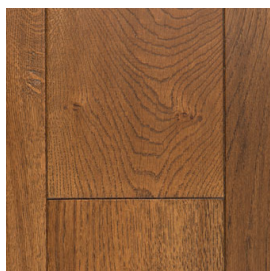

Wood Details

Range Name:

Natures Own

Design/Colours	Pack Size
20/6 190MM Brushed & Lacquered	1.805 m2
20/6 190MM Brushed & Oiled	1.805 m2
20/6 1900MM Shabby Chic	1.805 m2
20/6 1900MM Country Oak	1.805 m2
20/6 190MM Hand Carved Antique	1.805 m2
20/6 190MM Hand Carved French Barn	1.805 m2
18/5 90mm Worn Oak	1.584 m2
18/5 90mm Cathedral Oak	1.584 m2
14/3 190MM Brushed & Lacquered	2.166 m2
14/3 125MM Random Brushed & Lac-	1.5 m2
14/3 125 Random Length HC Antique	1.5 m2

Images & Colour Palettes

20/6 190MM Brushed & Lacquered

20/6 190MM Brushed & Oiled

20/6 190MM Shabby Chic

20/6 190MM Country Oak

20/6 190MM Hand Carved Antique

20/6 190MM Hand Carved French Barn

18/5 90MM Worn Oak

18/5 90MM Cathedral Oak

14/3 190MM Brushed & Lacquered

14/3 125MM Random Length Brushed & Lacquered

Images & Colour Palettes

14/3 125MM Random
Length Hand Carved
Antique

SPECIFICATION SHEET

Design	Finish					
	Surface Detail	Stain Colour	Finish Type	Finish Brand	Number Coats	Finish Density g/m ²
20/6 BRUSHED & LACQUERED	Brushed	No	BRUSHED UV LACQUERED	TREFFERT	4	75gm/m ²
20/6 BRUSHED & OILED	Brushed	No	BRUSHED OILED	Klump Wax Oil	2	65gm/m ²
20/6 HAND CARVED ANTIQUE	Hand scraped	Yes	HAND SCRAPED UV LACQUERED ANTIQUE	TREFFERT	5	85gm/m ²
20/6 HAND CARVED FRENCH BARN	Hand scraped	Yes	HAND SCRAPED UV LACQUERED FRENCH BARN COLOR	TREFFERT	5	85gm/m ²
SHABBY CHIC	Brushed	No	BRUSHED SMOKED UV LACQUERED	TREFFERT	4	75gm/m ²
COUNTRY OAK	Brushed	Yes	RANDOM EDGED UV LACQUERED	TREFFERT	5	85gm/m ²
14/3 X 190 BRUSHED & LACQUERED	Brushed	No	BRUSHED UV LACQUERED	TREFFERT	5	
14/3 x 125 BRUSHED & LACQUERED	Brushed	No	BRUSHED UV LACQUERED	TREFFERT	4	75gm/m ²
14/3 x 125 ANTIQUE HAND CARVED	Hand scraped	Yes	HAND SCRAPED UV LACQUERED ANTIQUE	TREFFERT	4	85gm/m ²
WORN OAK	Brushed	Yes	BRUSHED DISTRESSED OILED NO.1 COLOR	Klump Wax Oil	2	65gm/m ²
CATHEDRAL OAK	Hand scraped	Yes	HAND SCRAPED BRUSHED SMOKED WHITE UV LACQUERED	TREFFERT	5	85gm/m ²