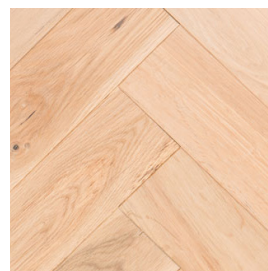

Wood Details

Range Name:

Natures Own

Design/Colours	Pack Size
20/6 190MM Brushed & Lacquered	1.805 m2
20/6 190MM Brushed & Oiled	1.805 m2
20/6 1900MM Shabby Chic	1.805 m2
20/6 1900MM Country Oak	1.805 m2
20/6 190MM Hand Carved Antique	1.805 m2
20/6 190MM Hand Carved French Barn	1.805 m2
18/5 90mm Worn Oak	1.584 m2
18/5 90mm Cathedral Oak	1.584 m2
14/3 190MM Brushed & Lacquered	2.166 m2
14/3 125MM Random Brushed & Lac-	1.5 m2
14/3 125 Random Length HC Antique	1.5 m2

Images & Colour Palettes

20/6 190MM Brushed & Lacquered

20/6 190MM Brushed & Oiled

20/6 190MM Shabby Chic

20/6 190MM Country Oak

20/6 190MM Hand Carved Antique

20/6 190MM Hand Carved French Barn

18/5 90MM Worn Oak

18/5 90MM Cathedral Oak

14/3 190MM Brushed & Lacquered

14/3 125MM Random Length Brushed & Lacquered

Images & Colour Palettes

14/3 125MM Random
Length Hand Carved
Antique

SPECIFICATION SHEET

Design	Finish					
	Surface Detail	Stain Colour	Finish Type	Finish Brand	Number Coats	Finish Density g/m ²
20/6 BRUSHED & LACQUERED	Brushed	No	BRUSHED UV LACQUERED	TREFFERT	4	75gm/m ²
20/6 BRUSHED & OILED	Brushed	No	BRUSHED OILED	Klump Wax Oil	2	65gm/m ²
20/6 HAND CARVED ANTIQUE	Hand scraped	Yes	HAND SCRAPED UV LACQUERED ANTIQUE	TREFFERT	5	85gm/m ²
20/6 HAND CARVED FRENCH BARN	Hand scraped	Yes	HAND SCRAPED UV LACQUERED FRENCH BARN COLOR	TREFFERT	5	85gm/m ²
SHABBY CHIC	Brushed	No	BRUSHED SMOKED UV LACQUERED	TREFFERT	4	75gm/m ²
COUNTRY OAK	Brushed	Yes	RANDOM EDGED UV LACQUERED	TREFFERT	5	85gm/m ²
14/3 X 190 BRUSHED & LACQUERED	Brushed	No	BRUSHED UV LACQUERED	TREFFERT	5	
14/3 x 125 BRUSHED & LACQUERED	Brushed	No	BRUSHED UV LACQUERED	TREFFERT	4	75gm/m ²
14/3 x 125 ANTIQUE HAND CARVED	Hand scraped	Yes	HAND SCRAPED UV LACQUERED ANTIQUE	TREFFERT	4	85gm/m ²
WORN OAK	Brushed	Yes	BRUSHED DISTRESSED OILED NO.1 COLOR	Klump Wax Oil	2	65gm/m ²
CATHEDRAL OAK	Hand scraped	Yes	HAND SCRAPED BRUSHED SMOKED WHITE UV LACQUERED	TREFFERT	5	85gm/m ²