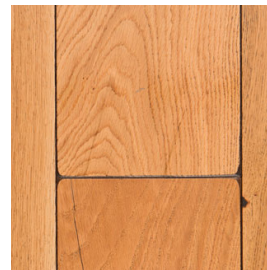

Wood Details

Range Name:

Natures Own

Design/Colours	Pack Size
20/6 190MM Brushed & Lacquered	1.805 m2
20/6 190MM Brushed & Oiled	1.805 m2
20/6 1900MM Shabby Chic	1.805 m2
20/6 1900MM Country Oak	1.805 m2
20/6 190MM Hand Carved Antique	1.805 m2
20/6 190MM Hand Carved French Barn	1.805 m2
18/5 90mm Worn Oak	1.584 m2
18/5 90mm Cathedral Oak	1.584 m2
14/3 190MM Brushed & Lacquered	2.166 m2
14/3 125MM Random Brushed & Lac-	1.5 m2
14/3 125 Random Length HC Antique	1.5 m2

Images & Colour Palettes

20/6 190MM Brushed & Lacquered

20/6 190MM Brushed & Oiled

20/6 190MM Shabby Chic

20/6 190MM Country Oak

20/6 190MM Hand Carved Antique

20/6 190MM Hand Carved French Barn

18/5 90MM Worn Oak

18/5 90MM Cathedral Oak

14/3 190MM Brushed & Lacquered

14/3 125MM Random Length Brushed & Lacquered

Images & Colour Palettes

14/3 125MM Random
Length Hand Carved
Antique

SPECIFICATION SHEET

Design	Finish					
	Surface Detail	Stain Colour	Finish Type	Finish Brand	Number Coats	Finish Density g/m ²
20/6 BRUSHED & LACQUERED	Brushed	No	BRUSHED UV LACQUERED	TREFFERT	4	75gm/m ²
20/6 BRUSHED & OILED	Brushed	No	BRUSHED OILED	Klump Wax Oil	2	65gm/m ²
20/6 HAND CARVED ANTIQUE	Hand scraped	Yes	HAND SCRAPED UV LACQUERED ANTIQUE	TREFFERT	5	85gm/m ²
20/6 HAND CARVED FRENCH BARN	Hand scraped	Yes	HAND SCRAPED UV LACQUERED FRENCH BARN COLOR	TREFFERT	5	85gm/m ²
SHABBY CHIC	Brushed	No	BRUSHED SMOKED UV LACQUERED	TREFFERT	4	75gm/m ²
COUNTRY OAK	Brushed	Yes	RANDOM EDGED UV LACQUERED	TREFFERT	5	85gm/m ²
14/3 X 190 BRUSHED & LACQUERED	Brushed	No	BRUSHED UV LACQUERED	TREFFERT	5	
14/3 x 125 BRUSHED & LACQUERED	Brushed	No	BRUSHED UV LACQUERED	TREFFERT	4	75gm/m ²
14/3 x 125 ANTIQUE HAND CARVED	Hand scraped	Yes	HAND SCRAPED UV LACQUERED ANTIQUE	TREFFERT	4	85gm/m ²
WORN OAK	Brushed	Yes	BRUSHED DISTRESSED OILED NO.1 COLOR	Klump Wax Oil	2	65gm/m ²
CATHEDRAL OAK	Hand scraped	Yes	HAND SCRAPED BRUSHED SMOKED WHITE UV LACQUERED	TREFFERT	5	85gm/m ²