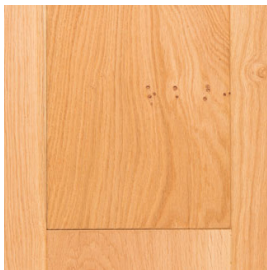

Wood Details

Range Name:

Natures Own

Design/Colours	Pack Size
20/6 190MM Brushed & Lacquered	1.805 m2
20/6 190MM Brushed & Oiled	1.805 m2
20/6 1900MM Shabby Chic	1.805 m2
20/6 1900MM Country Oak	1.805 m2
20/6 190MM Hand Carved Antique	1.805 m2
20/6 190MM Hand Carved French Barn	1.805 m2
18/5 90mm Worn Oak	1.584 m2
18/5 90mm Cathedral Oak	1.584 m2
14/3 190MM Brushed & Lacquered	2.166 m2
14/3 125MM Random Brushed & Lac-	1.5 m2
14/3 125 Random Length HC Antique	1.5 m2

Images & Colour Palettes

20/6 190MM Brushed & Lacquered

20/6 190MM Brushed & Oiled

20/6 190MM Shabby Chic

20/6 190MM Country Oak

20/6 190MM Hand Carved Antique

20/6 190MM Hand Carved French Barn

18/5 90MM Worn Oak

18/5 90MM Cathedral Oak

14/3 190MM Brushed & Lacquered

14/3 125MM Random Length Brushed & Lacquered

Images & Colour Palettes

14/3 125MM Random
Length Hand Carved
Antique

SPECIFICATION SHEET

Design	Finish					
	Surface Detail	Stain Colour	Finish Type	Finish Brand	Number Coats	Finish Density g/m ²
20/6 BRUSHED & LACQUERED	Brushed	No	BRUSHED UV LACQUERED	TREFFERT	4	75gm/m ²
20/6 BRUSHED & OILED	Brushed	No	BRUSHED OILED	Klump Wax Oil	2	65gm/m ²
20/6 HAND CARVED ANTIQUE	Hand scraped	Yes	HAND SCRAPED UV LACQUERED ANTIQUE	TREFFERT	5	85gm/m ²
20/6 HAND CARVED FRENCH BARN	Hand scraped	Yes	HAND SCRAPED UV LACQUERED FRENCH BARN COLOR	TREFFERT	5	85gm/m ²
SHABBY CHIC	Brushed	No	BRUSHED SMOKED UV LACQUERED	TREFFERT	4	75gm/m ²
COUNTRY OAK	Brushed	Yes	RANDOM EDGED UV LACQUERED	TREFFERT	5	85gm/m ²
14/3 X 190 BRUSHED & LACQUERED	Brushed	No	BRUSHED UV LACQUERED	TREFFERT	5	
14/3 x 125 BRUSHED & LACQUERED	Brushed	No	BRUSHED UV LACQUERED	TREFFERT	4	75gm/m ²
14/3 x 125 ANTIQUE HAND CARVED	Hand scraped	Yes	HAND SCRAPED UV LACQUERED ANTIQUE	TREFFERT	4	85gm/m ²
WORN OAK	Brushed	Yes	BRUSHED DISTRESSED OILED NO.1 COLOR	Klump Wax Oil	2	65gm/m ²
CATHEDRAL OAK	Hand scraped	Yes	HAND SCRAPED BRUSHED SMOKED WHITE UV LACQUERED	TREFFERT	5	85gm/m ²