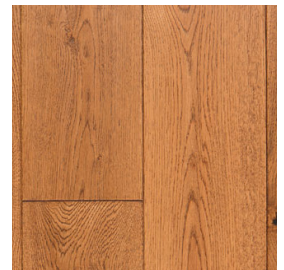

Wood Details

Range Name:

Natures Own

Design/Colours	Pack Size
20/6 190MM Brushed & Lacquered	1.805 m2
20/6 190MM Brushed & Oiled	1.805 m2
20/6 1900MM Shabby Chic	1.805 m2
20/6 1900MM Country Oak	1.805 m2
20/6 190MM Hand Carved Antique	1.805 m2
20/6 190MM Hand Carved French Barn	1.805 m2
18/5 90mm Worn Oak	1.584 m2
18/5 90mm Cathedral Oak	1.584 m2
14/3 190MM Brushed & Lacquered	2.166 m2
14/3 125MM Random Brushed & Lac-	1.5 m2
14/3 125 Random Length HC Antique	1.5 m2

Images & Colour Palettes

20/6 190MM Brushed & Lacquered

20/6 190MM Brushed & Oiled

20/6 190MM Shabby Chic

20/6 190MM Country Oak

20/6 190MM Hand Carved Antique

20/6 190MM Hand Carved French Barn

18/5 90MM Worn Oak

18/5 90MM Cathedral Oak

14/3 190MM Brushed & Lacquered

14/3 125MM Random Length Brushed & Lacquered

Images & Colour Palettes

14/3 125MM Random
Length Hand Carved
Antique

SPECIFICATION SHEET

Design	Finish					
	Surface Detail	Stain Colour	Finish Type	Finish Brand	Number Coats	Finish Density g/m ²
20/6 BRUSHED & LACQUERED	Brushed	No	BRUSHED UV LACQUERED	TREFFERT	4	75gm/m ²
20/6 BRUSHED & OILED	Brushed	No	BRUSHED OILED	Klump Wax Oil	2	65gm/m ²
20/6 HAND CARVED ANTIQUE	Hand scraped	Yes	HAND SCRAPED UV LACQUERED ANTIQUE	TREFFERT	5	85gm/m ²
20/6 HAND CARVED FRENCH BARN	Hand scraped	Yes	HAND SCRAPED UV LACQUERED FRENCH BARN COLOR	TREFFERT	5	85gm/m ²
SHABBY CHIC	Brushed	No	BRUSHED SMOKED UV LACQUERED	TREFFERT	4	75gm/m ²
COUNTRY OAK	Brushed	Yes	RANDOM EDGED UV LACQUERED	TREFFERT	5	85gm/m ²
14/3 X 190 BRUSHED & LACQUERED	Brushed	No	BRUSHED UV LACQUERED	TREFFERT	5	
14/3 x 125 BRUSHED & LACQUERED	Brushed	No	BRUSHED UV LACQUERED	TREFFERT	4	75gm/m ²
14/3 x 125 ANTIQUE HAND CARVED	Hand scraped	Yes	HAND SCRAPED UV LACQUERED ANTIQUE	TREFFERT	4	85gm/m ²
WORN OAK	Brushed	Yes	BRUSHED DISTRESSED OILED NO.1 COLOR	Klump Wax Oil	2	65gm/m ²
CATHEDRAL OAK	Hand scraped	Yes	HAND SCRAPED BRUSHED SMOKED WHITE UV LACQUERED	TREFFERT	5	85gm/m ²