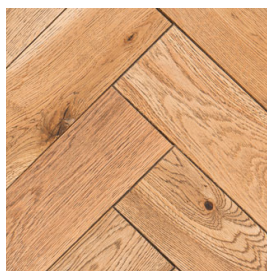

Wood Details

Range Name:

Natures Own

Design/Colours	Pack Size
20/6 190MM Brushed & Lacquered	1.805 m2
20/6 190MM Brushed & Oiled	1.805 m2
20/6 1900MM Shabby Chic	1.805 m2
20/6 1900MM Country Oak	1.805 m2
20/6 190MM Hand Carved Antique	1.805 m2
20/6 190MM Hand Carved French Barn	1.805 m2
18/5 90mm Worn Oak	1.584 m2
18/5 90mm Cathedral Oak	1.584 m2
14/3 190MM Brushed & Lacquered	2.166 m2
14/3 125MM Random Brushed & Lac-	1.5 m2
14/3 125 Random Length HC Antique	1.5 m2

Images & Colour Palettes

20/6 190MM Brushed & Lacquered

20/6 190MM Brushed & Oiled

20/6 190MM Shabby Chic

20/6 190MM Country Oak

20/6 190MM Hand Carved Antique

20/6 190MM Hand Carved French Barn

18/5 90MM Worn Oak

18/5 90MM Cathedral Oak

14/3 190MM Brushed & Lacquered

14/3 125MM Random Length Brushed & Lacquered

Images & Colour Palettes

14/3 125MM Random
Length Hand Carved
Antique

SPECIFICATION SHEET

Design	Finish					
	Surface Detail	Stain Colour	Finish Type	Finish Brand	Number Coats	Finish Density g/m ²
20/6 BRUSHED & LACQUERED	Brushed	No	BRUSHED UV LACQUERED	TREFFERT	4	75gm/m ²
20/6 BRUSHED & OILED	Brushed	No	BRUSHED OILED	Klump Wax Oil	2	65gm/m ²
20/6 HAND CARVED ANTIQUE	Hand scraped	Yes	HAND SCRAPED UV LACQUERED ANTIQUE	TREFFERT	5	85gm/m ²
20/6 HAND CARVED FRENCH BARN	Hand scraped	Yes	HAND SCRAPED UV LACQUERED FRENCH BARN COLOR	TREFFERT	5	85gm/m ²
SHABBY CHIC	Brushed	No	BRUSHED SMOKED UV LACQUERED	TREFFERT	4	75gm/m ²
COUNTRY OAK	Brushed	Yes	RANDOM EDGED UV LACQUERED	TREFFERT	5	85gm/m ²
14/3 X 190 BRUSHED & LACQUERED	Brushed	No	BRUSHED UV LACQUERED	TREFFERT	5	
14/3 x 125 BRUSHED & LACQUERED	Brushed	No	BRUSHED UV LACQUERED	TREFFERT	4	75gm/m ²
14/3 x 125 ANTIQUE HAND CARVED	Hand scraped	Yes	HAND SCRAPED UV LACQUERED ANTIQUE	TREFFERT	4	85gm/m ²
WORN OAK	Brushed	Yes	BRUSHED DISTRESSED OILED NO.1 COLOR	Klump Wax Oil	2	65gm/m ²
CATHEDRAL OAK	Hand scraped	Yes	HAND SCRAPED BRUSHED SMOKED WHITE UV LACQUERED	TREFFERT	5	85gm/m ²