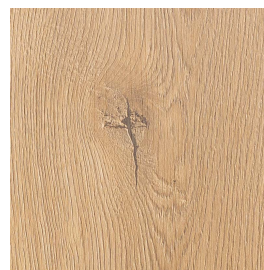

Locations	Yes	No
Lounge	Yes	
Dining Room	Yes	
Hall/Passage	Yes	
Bedroom	Yes	
Stairs		No
Kitchen	Yes	
Bathroom	Yes	

Images & Colour Palettes

Aged Oak

Classical Oak

Titanium Oak

Warm Oak

SPECIFICATION SHEET

DETAILS							PACK			PALLET	
RANGE	COLOUR	DRY BACK/CLICK	IXPE UNDERLAY 1.5MM	THICKNESS (MM)	WEAR LAYER (MM)	4 SIDED BEVEL	PACK COVERAGE M2	PIECES PER PACK	PACK DIMENSIONS	PALLET COVERAGE M2	PACKS PER PALLET
ASPIRE HOME	ARTISAN OAK	DB	-	2.00	0.30	-	3.3677	15	18.42CM X 121.92CM	269.42	80
ASPIRE HOME	NATURAL OAK	DB	-	2.00	0.30	-	3.3677	15	18.42CM X 121.92CM	269.42	80
ASPIRE HOME	CLASSICAL OAK	DB	-	2.00	0.30	-	3.3677	15	18.42CM X 121.92CM	269.42	80
ASPIRE HOME	FOUNDRY OAK	DB	-	2.00	0.30	-	3.3677	15	18.42CM X 121.92CM	269.42	80
ASPIRE ELITE	CABIN OAK SLATE	DB	-	2.50	0.55	4V	3.3677	15	18.42CM X 121.92CM	229.01	68
ASPIRE ELITE	TANNERY OAK	DB	-	2.50	0.55	4V	3.3677	15	18.42CM X 121.92CM	229.01	68
ASPIRE ELITE	FOUNDRY OAK	DB	-	2.50	0.55	4V	3.3677	15	18.42CM X 121.92CM	229.01	68
ASPIRE ELITE	SMITHY OAK	DB	-	2.50	0.55	4V	3.3677	15	18.42CM X 121.92CM	229.01	68
ASPIRE ELITE	SMOKEHOUSE OAK	DB	-	2.50	0.55	4V	3.3677	15	18.42CM X 121.92CM	229.01	68
ASPIRE ELITE	NATURAL OAK	DB	-	2.50	0.55	4V	3.3677	15	18.42CM X 121.92CM	229.01	68
ASPIRE ELITE	ARTISAN OAK	DB	-	2.50	0.55	4V	3.3677	15	18.42CM X 121.92CM	229.01	68
ASPIRE ELITE	CROSSSAWN OAK	DB	-	2.50	0.55	4V	3.3677	15	18.42CM X 121.92CM	229.01	68
ASPIRE ELITE	DRIFTWOOD OAK	DB	-	2.50	0.55	4V	3.3677	15	18.42CM X 121.92CM	229.01	68
ASPIRE ELITE	CLASSICAL OAK	DB	-	2.50	0.55	4V	3.3677	15	18.42CM X 121.92CM	229.01	68
ASPIRE ELITE	AGED OAK	DB	-	2.50	0.55	4V	3.3677	15	18.42CM X 121.92CM	229.01	68
ASPIRE ELITE	WARM OAK	DB	-	2.50	0.55	4V	3.3677	15	18.42CM X 121.92CM	229.01	68
ASPIRE ELITE	TITANIUM OAK	DB	-	2.50	0.55	4V	3.3677	15	18.42CM X 121.92CM	229.01	68
ASPIRE SUPERIOR	CABIN OAK SLATE	CLICK	X	4.00	0.55	4V	1.9900	9	18.42CM X 121.92CM	129.35	65
ASPIRE SUPERIOR	TANNERY OAK	CLICK	X	4.00	0.55	4V	1.9900	9	18.42CM X 121.92CM	129.35	65
ASPIRE SUPERIOR	FOUNDRY OAK	CLICK	X	4.00	0.55	4V	1.9900	9	18.42CM X 121.92CM	129.35	65
ASPIRE SUPERIOR	SMITHY OAK	CLICK	X	4.00	0.55	4V	1.9900	9	18.42CM X 121.92CM	129.35	65
ASPIRE SUPERIOR	SMOKEHOUSE OAK	CLICK	X	4.00	0.55	4V	1.9900	9	18.42CM X 121.92CM	129.35	65
ASPIRE SUPERIOR	NATURAL OAK	CLICK	X	4.00	0.55	4V	1.9900	9	18.42CM X 121.92CM	129.35	65
ASPIRE SUPERIOR	ARTISAN OAK	CLICK	X	4.00	0.55	4V	1.9900	9	18.42CM X 121.92CM	129.35	65
ASPIRE SUPERIOR	CROSSSAWN OAK	CLICK	X	4.00	0.55	4V	1.9900	9	18.42CM X 121.92CM	129.35	65
ASPIRE SUPERIOR	DRIFTWOOD OAK	CLICK	X	4.00	0.55	4V	1.9900	9	18.42CM X 121.92CM	129.35	65
ASPIRE SUPERIOR	CLASSICAL OAK	CLICK	X	4.00	0.55	4V	1.9900	9	18.42CM X 121.92CM	129.35	65
ASPIRE SUPERIOR	AGED OAK	CLICK	X	4.00	0.55	4V	1.9900	9	18.42CM X 121.92CM	129.35	65
ASPIRE SUPERIOR	WARM OAK	CLICK	X	4.00	0.55	4V	1.9900	9	18.42CM X 121.92CM	129.35	65
ASPIRE SUPERIOR	TITANIUM OAK	CLICK	X	4.00	0.55	4V	1.9900	9	18.42CM X 121.92CM	129.35	65
ASPIRE PARQUET	CLASSICAL OAK	DB	-	2.50	0.55	4V	2.3226	100	7.62CM X 30.48CM	222.97	96
ASPIRE PARQUET	AGED OAK	DB	-	2.50	0.55	4V	2.3226	100	7.62CM X 30.48CM	222.97	96
ASPIRE PARQUET	WARM OAK	DB	-	2.50	0.55	4V	2.3226	100	7.62CM X 30.48CM	222.97	96
ASPIRE PARQUET	TITANIUM OAK	DB	-	2.50	0.55	4V	2.3226	100	7.62CM X 30.48CM	222.97	96