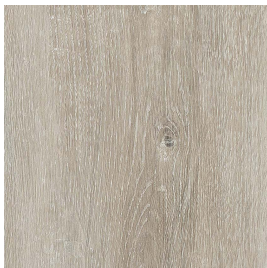

SPECIFICATION SHEET

LVT Details

Range Name:	Aspire Superior	
DESIGN REFERENCE:	ASPS	

Pack Coverage: 1.99
Pack Dimensions: 18.42cm x 121.92cm
Pieces per pack: 9
4 Sided Bevel: Yes - 4V
Type: Click
Wear Layer: 0.55mm
Total Thickness: 4mm
Origin: TOG:
Wear Warranty:

Design/Colours
Aged Oak 2007L-18
Artisan Oak 570-14
Cabin Oak Slate 570-12
Classical Oak 1028L-17
Cross Sawn Oak 445-33
Driftwood 570-13
Foundry Oak 570-1
Natural Oak 570-2
Smithy Oak 570-3
Smokehouse Oak 570-5
Tannery Oak 570-6
Titanium Oak 1028L-26
Warm Oak 1007L-6

Locations	Yes	No
Lounge	Yes	
Dining Room	Yes	
Hall/Passage	Yes	
Bedroom	Yes	
Stairs		No
Kitchen	Yes	
Bathroom	Yes	

Images & Colour Palettes

Aged Oak