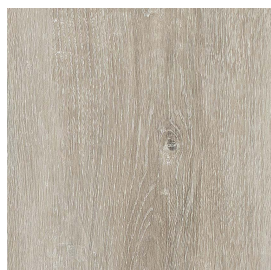

LVT Details

Range Name: Aspire Parquet		
DESIGN REFERENCE: ASPP		
Pack Coverage: 2.3226		<table border="1"> <thead> <tr> <th>Design/Colours</th> </tr> </thead> <tbody> <tr> <td>Aged Oak 2007L-18</td> </tr> <tr> <td>Classical Oak 1028L-17</td> </tr> <tr> <td>Titanium Oak 1028L-26</td> </tr> <tr> <td>Warm Oak 1007L-6</td> </tr> </tbody> </table>
Pack Dimensions: 7.62cm x 30.48cm		
Pieces per pack: 100		
4 Sided Bevel: Yes - 4V		
Type: Dryback		
Wear Layer: 0.55mm		
Total Thickness: 2.5mm		
Origin: TOG:		
Wear Warranty:		

Locations	Yes	No
Lounge	Yes	
Dining Room	Yes	
Hall/Passage	Yes	
Bedroom	Yes	
Stairs		No
Kitchen	Yes	
Bathroom	Yes	

Images & Colour Palettes

Aged Oak