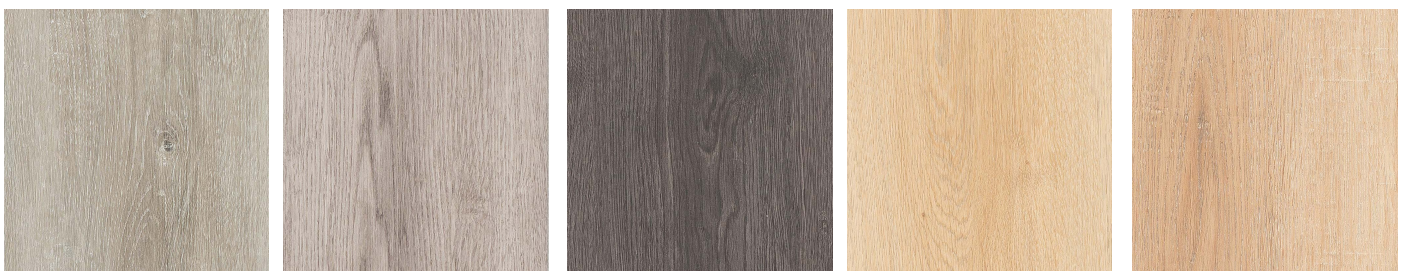

LVT Details

Range Name:	Aspire Elite
DESIGN REFERENCE:	ASPE

Pack Coverage: 3.3677
Pack Dimensions: 18.42cm x 121.92cm
Pieces per pack: 15
4 Sided Bevel: Yes - 4V
Type: Dryback
Wear Layer: 0.55mm
Total Thickness: 2.5mm
Origin: TOG:
Wear Warranty:

Design/Colours
Aged Oak 2007L-18
Artisan Oak 570-14
Cabin Oak Slate 570-12
Classical Oak 1028L-17
Cross Sawn Oak 445-33
Driftwood 570-13
Foundry Oak 570-1
Natural Oak 570-2
Smithy Oak 570-3
Smokehouse Oak 570-5
Tannery Oak 570-6
Titanium Oak 1028L-26
Warm Oak 1007L-6

Locations	Yes	No
Lounge	Yes	
Dining Room	Yes	
Hall/Passage	Yes	
Bedroom	Yes	
Stairs		No
Kitchen	Yes	
Bathroom	Yes	

Images & Colour Palettes

Aged Oak

Artisan Oak

Cabin Oak Slate

Classical Oak

Cross Sawn Oak