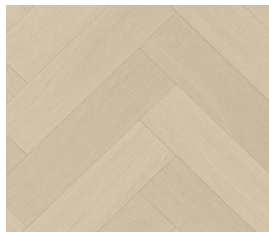

Carpet Details

Range Name: Megafloor			
Pile Weight:		Design/Colours	Number
Pile Content:		Granite Carbon	
Total Weight: 3300gr/m2		Granite Grege	
Width: 3m & 4m		Agrego Grege	
Backing: Vinyl		Agrego White	
Wear Layer: 0.3mm		Kaolin Dark Grege	
Total Thickness: 4.5mm		French Oak Grege	
Origin: EEC TOG:		Arcadia Beige	
Suitability: Heavy Domestic		Authentic Beige	
		Arcadia Middle Beige	
	French Oak Anthracite		
	Zaragoza Tile Indigo		
	Zaragoza Tile Stone		
	Kaolin Light Grey		
	French Oak Medium Beige		
	Ancares Herringbone Grege		
	Ancares Herringbone Beige		

Locations	Yes	No
Lounge	Yes	
Dining Room	Yes	
Hall/Passage	Yes	
Bedroom	Yes	
Stairs	Yes	
Kitchen		No
Bathroom		No

Images & Colour Palettes

Agrego Grege

Agrego White

Herringbone Beige

Herringbone Grege

Arcadia Beige

Authentic Beige

French Oak Anthracite

French Oak Grege

French Oak Med Beige

Granite Carbon

Images & Colour Palettes

Granite Grege

Kaolin Dark Grege