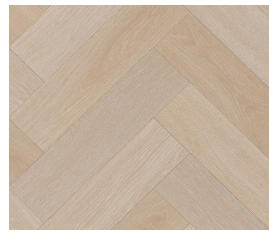

Carpet Details

Range Name: Megafloor			
Pile Weight:		Design/Colours	Number
Pile Content:		Granite Carbon	
Total Weight: 3300gr/m2		Granite Grege	
Width: 3m & 4m		Agrego Grege	
Backing: Vinyl		Agrego White	
Wear Layer: 0.3mm		Kaolin Dark Grege	
Total Thickness: 4.5mm		French Oak Grege	
Origin: EEC TOG:		Arcadia Beige	
Suitability: Heavy Domestic		Authentic Beige	
		Arcadia Middle Beige	
	French Oak Anthracite		
	Zaragoza Tile Indigo		
	Zaragoza Tile Stone		
	Kaolin Light Grey		
	French Oak Medium Beige		
	Ancares Herringbone Grege		
	Ancares Herringbone Beige		

Locations	Yes	No
Lounge	Yes	
Dining Room	Yes	
Hall/Passage	Yes	
Bedroom	Yes	
Stairs	Yes	
Kitchen		No
Bathroom		No

Images & Colour Palettes

Agrego Grege

Agrego White

Herringbone Beige

Herringbone Grege

Arcadia Beige

Authentic Beige

French Oak Anthracite

French Oak Grege

French Oak Med Beige

Granite Carbon

Images & Colour Palettes

Granite Grege

Kaolin Dark Grege