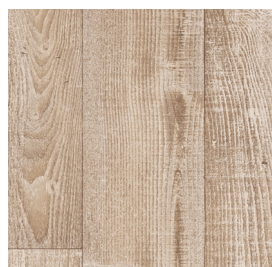

#### Images & Colour Palettes

Rustic Oak Dark Grey - 27010046

Rustic Oak Grey - 5516105

Swan Taupe - 5516183

Swan Dark Grey - 5516184

Old Meleze Grey - 5516227

Old Meleze Dark Grey - 6592175

Old Meleze Brown - 6592174

Pear Natural - 5460027

Arcadia Natural - 5460068

Oak Grey Beige - 5236246

Basaltina Grey - 5236228

Ibiza White Silver - 5945003

Semois White Grey - 5460066

Polished Concrete Wood Beige - 5516246

Polished Concrete Wood Light Grey - 5516245