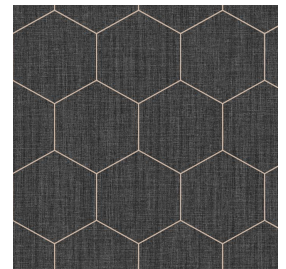

### Carpet Details

Range Name: Frontier	
DESIGN REFERENCE: FRON	

Pile Weight: /
Pile Content: /
Total Weight: /
Width: 3m & 4m
Backing: /
Wear Layer: 0.2mm
Total Thickness: 3mm
Origin: EEC TOG:
Suitability: Heavy Domestic. Wear Warranty: 7yrs

Design/Colours	Number
Jacobean Oak	
Arcadia Oak	
Smythson	
Jamieson	
Stevenson	
Ferro	
Alhambra Smoke	
Alhambra Pewter	
Alhambra Carbon	
Nuzha Tobacco	
Nuzha Graphite	
Nuzha Slate	
Colorado	
Noblesse	
Verbier	
Nomad	
Felix Tanzanite	
Feliz Jet	

### Images & Colour Palettes

Jacobean Oak

Arcadia Oak

Smythson

Jamieson

Stevenson

### Images & Colour Palettes

Ferro

Alhambra Smoke

Alhambra Pewter

Alhambra Carbon

Nuzha Tobacco

Nuzha Graphite

Nuzha Slate