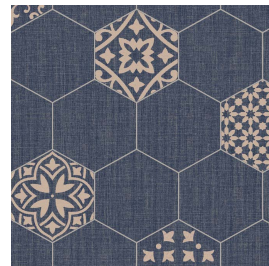

### Carpet Details

Range Name: Frontier	
DESIGN REFERENCE: FRON	

Pile Weight: /
Pile Content: /
Total Weight: /
Width: 3m & 4m
Backing: /
Wear Layer: 0.2mm
Total Thickness: 3mm
Origin: EEC TOG:
Suitability: Heavy Domestic. Wear Warranty: 7yrs

### Images & Colour Palettes

Jacobean Oak

Arcadia Oak

Smythson

Jamieson

Stevenson

### Images & Colour Palettes

Ferro

Alhambra Smoke

Alhambra Pewter

Alhambra Carbon

Nuzha Tobacco

Nuzha Graphite

Nuzha Slate

Colorado

Noblesse

Verbier

Nomad

Felix Tanzanite

Felix Jet