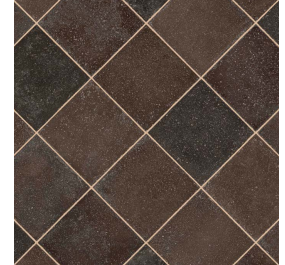

### Carpet Details

Range Name: Frontier	
DESIGN REFERENCE: FRON	

Pile Weight: /
Pile Content: /
Total Weight: /
Width: 3m & 4m
Backing: /
Wear Layer: 0.2mm
Total Thickness: 3mm
Origin: EEC TOG:
Suitability: Heavy Domestic. Wear Warranty: 7yrs

Design/Colours	Number
Jacobean Oak	
Arcadia Oak	
Smythson	
Jamieson	
Stevenson	
Ferro	
Alhambra Smoke	
Alhambra Pewter	
Alhambra Carbon	
Nuzha Tobacco	
Nuzha Graphite	
Nuzha Slate	
Colorado	
Noblesse	
Verbier	
Nomad	
Felix Tanzanite	
Feliz Jet	

### Images & Colour Palettes

Jacobean Oak

Arcadia Oak

Smythson

Jamieson

Stevenson

### Images & Colour Palettes

Ferro

Alhambra Smoke

Alhambra Pewter

Alhambra Carbon

Nuzha Tobacco

Nuzha Graphite

Nuzha Slate