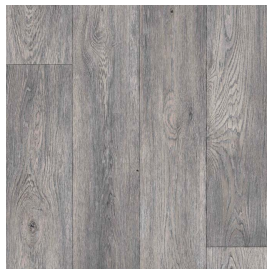

Arcadia Oak