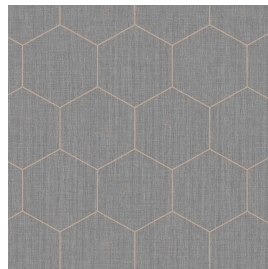

### Carpet Details

Range Name: Frontier	
DESIGN REFERENCE: FRON	

Pile Weight: /
Pile Content: /
Total Weight: /
Width: 3m & 4m
Backing: /
Wear Layer: 0.2mm
Total Thickness: 3mm
Origin: EEC TOG:
Suitability: Heavy Domestic. Wear Warranty: 7yrs

Design/Colours	Number
Jacobean Oak	
Arcadia Oak	
Smythson	
Jamieson	
Stevenson	
Ferro	
Alhambra Smoke	
Alhambra Pewter	
Alhambra Carbon	
Nuzha Tobacco	
Nuzha Graphite	
Nuzha Slate	
Colorado	
Noblesse	
Verbier	
Nomad	
Felix Tanzanite	
Feliz Jet	

### Images & Colour Palettes

Jacobean Oak

Arcadia Oak

Smythson

Jamieson

Stevenson

### Images & Colour Palettes

Ferro

Alhambra Smoke

Alhambra Pewter

Alhambra Carbon

Nuzha Tobacco

Nuzha Graphite

Nuzha Slate