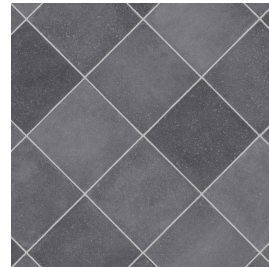

### Carpet Details

Range Name: Frontier	
DESIGN REFERENCE: FRON	

Pile Weight: /
Pile Content: /
Total Weight: /
Width: 3m & 4m
Backing: /
Wear Layer: 0.2mm
Total Thickness: 3mm
Origin: EEC TOG:
Suitability: Heavy Domestic. Wear Warranty: 7yrs

### Images & Colour Palettes

Jacobean Oak

Arcadia Oak

Smythson

Jamieson

Stevenson

### Images & Colour Palettes

Ferro

Alhambra Smoke

Alhambra Pewter

Alhambra Carbon

Nuzha Tobacco

Nuzha Graphite

Nuzha Slate