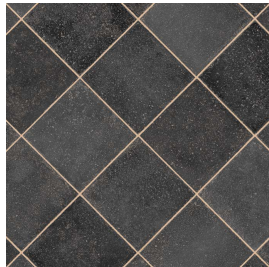

### Carpet Details

Range Name: Frontier	
DESIGN REFERENCE: FRON	

Pile Weight: /
Pile Content: /
Total Weight: /
Width: 3m & 4m
Backing: /
Wear Layer: 0.2mm
Total Thickness: 3mm
Origin: EEC TOG:
Suitability: Heavy Domestic. Wear Warranty: 7yrs

Design/Colours	Number
Jacobean Oak	
Arcadia Oak	
Smythson	
Jamieson	
Stevenson	
Ferro	
Alhambra Smoke	
Alhambra Pewter	
Alhambra Carbon	
Nuzha Tobacco	
Nuzha Graphite	
Nuzha Slate	
Colorado	
Noblesse	
Verbier	
Nomad	
Felix Tanzanite	
Feliz Jet	

### Images & Colour Palettes

Jacobean Oak

Arcadia Oak

Smythson

Jamieson

Stevenson

### Images & Colour Palettes

Ferro

Alhambra Smoke

Alhambra Pewter

Alhambra Carbon

Nuzha Tobacco

Nuzha Graphite

Nuzha Slate