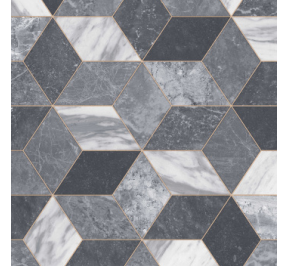

Design/Colours	Number
Pembroke 905m	
Pembroke 907m	
Pembroke 990m	
Pembroke 999d	
Prism 994d	
Prism 904d	
Prism 049l	
Yorvik 940m	
Yorvik 970d	
Prime Oak 909d	
Prime Oak 949d	
Cameo 690m	
Cameo 060s	
Castleton 909e	
Castleton 904m	
Castleton 964d	
No. of Colours in Range:	16

Images & Colour Palettes

Pembroke - 905m

Pembroke - 907m

Pembroke - 990m

Pembroke 999d

Prism 994d

Prism - 904d

Prism - 049l

Yorvik - 940m

Yorvik - 970d

Prime Oak - 909d

Images & Colour Palettes

Prime Oak - 949d

Cameo - 690m

Cameo - 060s

Castleton - 909e