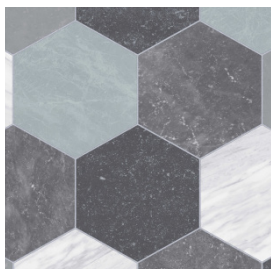

Carpet Details

Range Name:	Art Decor
DESIGN REFERENCE:	ARTD

Pile Weight:
Pile Content: Vinyl
Total Weight: 1330g/m2
Width: 3m & 4m
Wear Layer: 0.2mm
Total Thickness: 2.6mm
Origin: EEC TOG:
Suitability: Heavy Domestic Wear Warranty:

Locations	Yes	No
Lounge	Yes	
Dining Room	Yes	
Hall/Passage	Yes	
Bedroom	Yes	
Stairs		
Kitchen	Yes	
Bathroom	Yes	

Additional Notes:	
Surface Mass EN ISO 23997: 1330g/m2	
Underfloor heating: Suitable.	Anti-Slip: R11 rated.
Colour fastness ISO 105-B02: 6/7	Roll Length: 25m
Abrasion Group: EN 660-2 Class T	
Fire Classification: EN 13501-1 Class: Bfl-s1	
Thermal Resistance: ISO 8302: 0.017m2K/w	
Thermal Conductivity: EN 12524: 0.15W/m.K	

Design/Colours	Number
Pembroke 905m	
Pembroke 907m	
Pembroke 990m	
Pembroke 999d	
Prism 994d	
Prism 904d	
Prism 049l	
Yorvik 940m	
Yorvik 970d	
Prime Oak 909d	
Prime Oak 949d	
Cameo 690m	
Cameo 060s	
Castleton 909e	
Castleton 904m	
Castleton 964d	
No. of Colours in Range:	16

Images & Colour Palettes

Pembroke - 905m