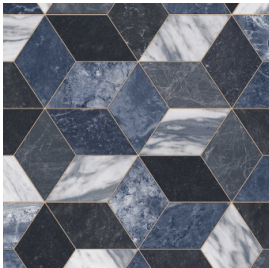

Castleton - 964d