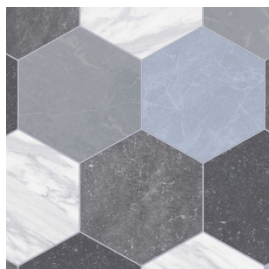

Pembroke - 907m