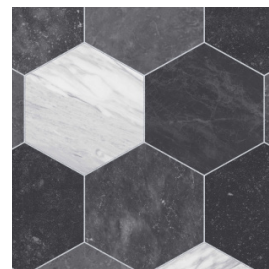

Design/Colours	Number
Pembroke 905m	
Pembroke 907m	
Pembroke 990m	
Pembroke 999d	
Prism 994d	
Prism 904d	
Prism 049l	
Yorvik 940m	
Yorvik 970d	
Prime Oak 909d	
Prime Oak 949d	
Cameo 690m	
Cameo 060s	
Castleton 909e	
Castleton 904m	
Castleton 964d	
No. of Colours in Range:	16

Images & Colour Palettes

Pembroke - 905m

Pembroke - 907m

Pembroke - 990m

Pembroke 999d

Prism 994d

Prism - 904d

Prism - 049l

Yorvik - 940m

Yorvik - 970d

Prime Oak - 909d

Images & Colour Palettes

Prime Oak - 949d

Cameo - 690m

Cameo - 060s

Castleton - 909e