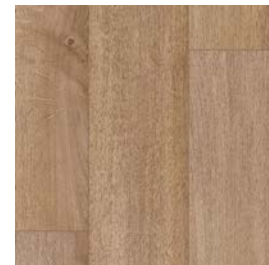

Design/Colours	Number
Rustic Oak Dark Grey	27010046
Rustic Oak Grey	5516105
Swan Taupe	5516183
Swan Dark Grey	5516184
Old Meleze Grey	5516227
Old Meleze Dark Grey	6592175
Old Meleze Brown	6592174
Pear Natural	5460027
Arcadia Natural	5460068
Oak Grey Beige	5236246
Basaltina Carbon	6592182
Granite Alu Black	5236251
Basaltina Grey	5236228
Ibiza White Silver	5945003
Semois White Grey	5460066
Polished Concrete Wood Beige	5516246
Polished Concrete Wood Light Grey	5516245
Polished Concrete Wood Grey Brown	5516244
Honeycomb Tile Grey	27010052
Honeycomb Tile Blue	27010051
Slim Blanc	5636026
Slim Argent	5636025
Cabana Grey	27010055

Images & Colour Palettes

Rustic Oak Dark Grey -
27010046

Rustic Oak Grey -
5516105

Swan Taupe - 5516183

Swan Dark Grey -
5516184

Old Meleze Grey -
5516227

Old Meleze Dark
Grey - 6592175

Old Meleze Brown -
6592174

Pear Natural -
5460027

Arcadia Natural -
5460068

Oak Grey Beige -
5236246

Basaltina Grey - 5236228

Ibiza White Silver -
5945003

Semois White Grey -
5460066

Polished Concrete
Wood Beige - 5516246

Polished Concrete Wood
Light Grey - 5516245

Polished Concrete
Wood Grey Brown -
5516244

Honeycomb Tile Grey -
2710052

Honeycomb Tile Blue
- 27010051

Slim Blanc - 5636026

Slim Argent -
5636025

Cabana Grey -
27010055

Images & Colour Palettes

Semois White Grey -
5460066