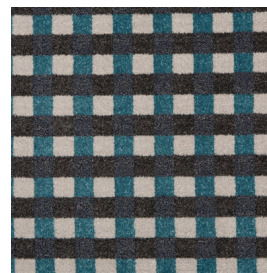

### Carpet Details

Range Name: Gingham Wilton			
<b>DESIGN REFERENCE: GIN</b>			
Pile Content: 100% Stainclear Polypropylene		Design/Colours	Number
Total Weight:		Charcoal	
Width: 4m		Cobalt	
Backing: Woven		Raspberry	
Total Thickness:		Teal	
Origin: EEC TOG:		Vanilla	
Suitability: Heavy Domestic	Wear Warranty: 10yrs		

### Images & Colour Palettes

Charcoal

Cobalt

Raspberry

Teal

Vanilla