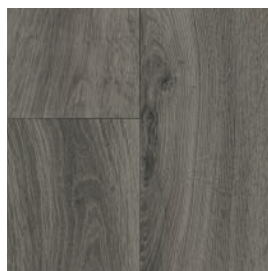

French Oak Anthracite