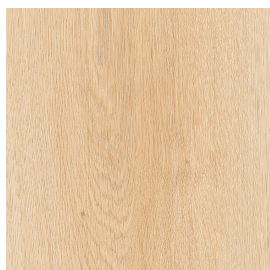

Classical Oak