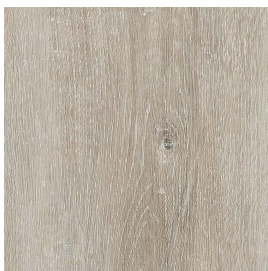

Carpet Details

Range Name:	Aspire Elite	
DESIGN REFERENCE:	ASPE	
Pack Coverage:	3.3677	
Pack Dimensions:	18.42cm x 121.92cm	
Pieces per pack:	15	
4 Sided Bevel:	Yes - 4V	
Type:	Dryback	
Wear Layer:	0.55mm	
Total Thickness:	2.5mm	
Origin:	TOG:	
Wear Warranty:		

Design/Colours
Aged Oak 2007L-18
Artisan Oak 570-14
Cabin Oak Slate 570-12
Classical Oak 1028L-17
Cross Sawn Oak 445-33
Driftwood 570-13
Foundry Oak 570-1
Natural Oak 570-2
Smithy Oak 570-3
Smokehouse Oak 570-5
Tannery Oak 570-6
Titanium Oak 1028L-26
Warm Oak 1007L-6

Locations	Yes	No
Lounge	Yes	
Dining Room	Yes	
Hall/Passage	Yes	
Bedroom	Yes	
Stairs		No
Kitchen	Yes	
Bathroom	Yes	

Images & Colour Palettes

Aged Oak