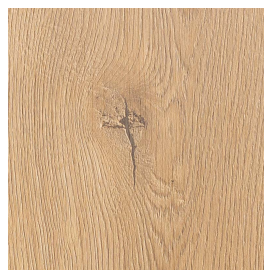

Carpet Details

Range Name: Aspire Parquet							
DESIGN REFERENCE: ASPP							
Pack Coverage: 2.3226		<table border="1"> <thead> <tr> <th>Design/Colours</th> </tr> </thead> <tbody> <tr> <td>Aged Oak 2007L-18</td> </tr> <tr> <td>Classical Oak 1028L-17</td> </tr> <tr> <td>Titanium Oak 1028L-26</td> </tr> <tr> <td>Warm Oak 1007L-6</td> </tr> </tbody> </table>	Design/Colours	Aged Oak 2007L-18	Classical Oak 1028L-17	Titanium Oak 1028L-26	Warm Oak 1007L-6
Design/Colours							
Aged Oak 2007L-18							
Classical Oak 1028L-17							
Titanium Oak 1028L-26							
Warm Oak 1007L-6							
Pack Dimensions: 7.62cm x 30.48cm							
Pieces per pack: 100							
4 Sided Bevel: Yes - 4V							
Type: Dryback							
Wear Layer: 0.55mm							
Total Thickness: 2.5mm							
Origin: TOG:							
Wear Warranty:							

Locations	Yes	No
Lounge	Yes	
Dining Room	Yes	
Hall/Passage	Yes	
Bedroom	Yes	
Stairs		No
Kitchen	Yes	
Bathroom	Yes	

Images & Colour Palettes

Aged Oak

Classical Oak

Titanium Oak

Warm Oak