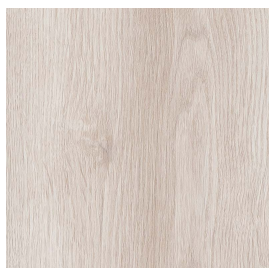

Locations	Yes	No
Lounge	Yes	
Dining Room	Yes	
Hall/Passage	Yes	
Bedroom	Yes	
Stairs		No
Kitchen	Yes	
Bathroom	Yes	

Images & Colour Palettes

Artisan Oak

Classical Oak

Foundry Oak

Natural Oak

Carpet Details

Range Name:	Aspire Elite	
DESIGN REFERENCE:	ASPE	
Pack Coverage:	3.3677	
Pack Dimensions:	18.42cm x 121.92cm	
Pieces per pack:	15	
4 Sided Bevel:	Yes - 4V	
Type:	Dryback	
Wear Layer:	0.55mm	
Total Thickness:	2.5mm	
Origin:	TOG:	
Wear Warranty:		