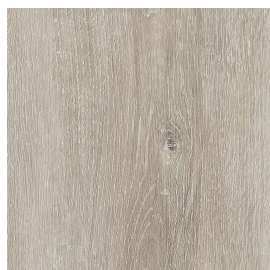

Carpet Details

Range Name: Aspire Parquet		
DESIGN REFERENCE: ASPP		
Pack Coverage: 2.3226		<table border="1"> <thead> <tr> <th>Design/Colours</th> </tr> </thead> <tbody> <tr> <td>Aged Oak 2007L-18</td> </tr> <tr> <td>Classical Oak 1028L-17</td> </tr> <tr> <td>Titanium Oak 1028L-26</td> </tr> <tr> <td>Warm Oak 1007L-6</td> </tr> </tbody> </table>
Pack Dimensions: 7.62cm x 30.48cm		
Pieces per pack: 100		
4 Sided Bevel: Yes - 4V		
Type: Dryback		
Wear Layer: 0.55mm		
Total Thickness: 2.5mm		
Origin: TOG:		
Wear Warranty:		

Locations	Yes	No
Lounge	Yes	
Dining Room	Yes	
Hall/Passage	Yes	
Bedroom	Yes	
Stairs		No
Kitchen	Yes	
Bathroom	Yes	

Images & Colour Palettes

Aged Oak