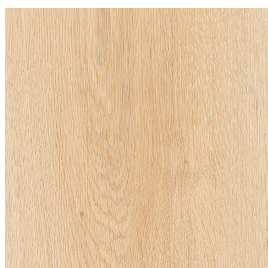

Carpet Details

Range Name: Aspire Home						
DESIGN REFERENCE: ASPH						
Pack Coverage: 3.3677	<table border="1"> <thead> <tr> <th>Design/Colours</th> </tr> </thead> <tbody> <tr> <td>Artisan Oak 570-14</td> </tr> <tr> <td>Classical Oak 1028L-17</td> </tr> <tr> <td>Foundry Oak 570-1</td> </tr> <tr> <td>Natural Oak 570-2</td> </tr> </tbody> </table>	Design/Colours	Artisan Oak 570-14	Classical Oak 1028L-17	Foundry Oak 570-1	Natural Oak 570-2
Design/Colours						
Artisan Oak 570-14						
Classical Oak 1028L-17						
Foundry Oak 570-1						
Natural Oak 570-2						
Pack Dimensions: 18.42cm x 121.92cm						
Pieces per pack: 15						
4 Sided Bevel: No						
Type: Dryback						
Wear Layer: 0.30mm						
Total Thickness: 2mm						
Origin: TOG:						
Wear Warranty:						

Locations	Yes	No
Lounge	Yes	
Dining Room	Yes	
Hall/Passage	Yes	
Bedroom	Yes	
Stairs		No
Kitchen	Yes	
Bathroom	Yes	

Images & Colour Palettes

Artisan Oak

Classical Oak

Foundry Oak

Natural Oak

Carpet Details

Range Name:	Aspire Elite	
DESIGN REFERENCE:	ASPE	
Pack Coverage:	3.3677	
Pack Dimensions:	18.42cm x 121.92cm	
Pieces per pack:	15	
4 Sided Bevel:	Yes - 4V	
Type:	Dryback	
Wear Layer:	0.55mm	
Total Thickness:	2.5mm	
Origin:	TOG:	
Wear Warranty:		