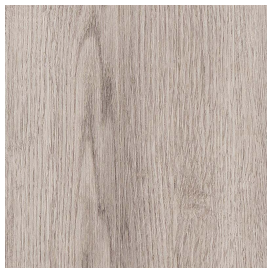

Artisan Oak