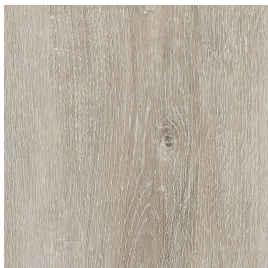

SPECIFICATION SHEET

Carpet Details

Range Name:	Aspire Superior	
DESIGN REFERENCE:	ASPS	

Pack Coverage: 1.99
Pack Dimensions: 18.42cm x 121.92cm
Pieces per pack: 9
4 Sided Bevel: Yes - 4V
Type: Click
Wear Layer: 0.55mm
Total Thickness: 4mm
Origin: TOG:
Wear Warranty:

Design/Colours
Aged Oak 2007L-18
Artisan Oak 570-14
Cabin Oak Slate 570-12
Classical Oak 1028L-17
Cross Sawn Oak 445-33
Driftwood 570-13
Foundry Oak 570-1
Natural Oak 570-2
Smithy Oak 570-3
Smokehouse Oak 570-5
Tannery Oak 570-6
Titanium Oak 1028L-26
Warm Oak 1007L-6

Locations	Yes	No
Lounge	Yes	
Dining Room	Yes	
Hall/Passage	Yes	
Bedroom	Yes	
Stairs		No
Kitchen	Yes	
Bathroom	Yes	

Images & Colour Palettes

Aged Oak