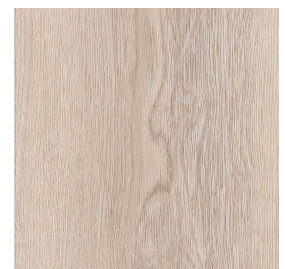

Design/Colours
Aged Oak 2007L-18
Artisan Oak 570-14
Cabin Oak Slate 570-12
Classical Oak 1028L-17
Cross Sawn Oak 445-33
Driftwood 570-13
Foundry Oak 570-1
Natural Oak 570-2
Smithy Oak 570-3
Smokehouse Oak 570-5
Tannery Oak 570-6
Titanium Oak 1028L-26
Warm Oak 1007L-6

Locations	Yes	No
Lounge	Yes	
Dining Room	Yes	
Hall/Passage	Yes	
Bedroom	Yes	
Stairs		No
Kitchen	Yes	
Bathroom	Yes	

Images & Colour Palettes

Aged Oak

Artisan Oak

Cabin Oak Slate

Classical Oak

Cross Sawn Oak

Driftwood

Foundry Oak

Natural Oak

Smithy Oak

Smokehouse Oak

Images & Colour Palettes

Tannery Oak

Titanium Oak

Warm Oak