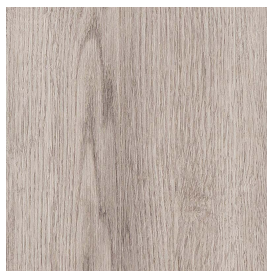

Artisan Oak