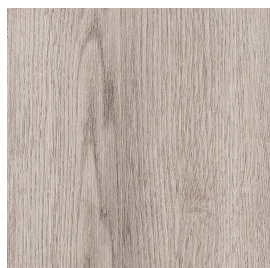

Carpet Details

Range Name: Aspire Home						
DESIGN REFERENCE: ASPH						
Pack Coverage: 3.3677	<table border="1"> <thead> <tr> <th>Design/Colours</th> </tr> </thead> <tbody> <tr> <td>Artisan Oak 570-14</td> </tr> <tr> <td>Classical Oak 1028L-17</td> </tr> <tr> <td>Foundry Oak 570-1</td> </tr> <tr> <td>Natural Oak 570-2</td> </tr> </tbody> </table>	Design/Colours	Artisan Oak 570-14	Classical Oak 1028L-17	Foundry Oak 570-1	Natural Oak 570-2
Design/Colours						
Artisan Oak 570-14						
Classical Oak 1028L-17						
Foundry Oak 570-1						
Natural Oak 570-2						
Pack Dimensions: 18.42cm x 121.92cm						
Pieces per pack: 15						
4 Sided Bevel: No						
Type: Dryback						
Wear Layer: 0.30mm						
Total Thickness: 2mm						
Origin: TOG:						
Wear Warranty:						

Locations	Yes	No
Lounge	Yes	
Dining Room	Yes	
Hall/Passage	Yes	
Bedroom	Yes	
Stairs		No
Kitchen	Yes	
Bathroom	Yes	

Images & Colour Palettes

Artisan Oak

Classical Oak

Foundry Oak

Natural Oak

Carpet Details

Range Name:	Aspire Elite	
DESIGN REFERENCE:	ASPE	
Pack Coverage:	3.3677	
Pack Dimensions:	18.42cm x 121.92cm	
Pieces per pack:	15	
4 Sided Bevel:	Yes - 4V	
Type:	Dryback	
Wear Layer:	0.55mm	
Total Thickness:	2.5mm	
Origin:	TOG:	
Wear Warranty:		