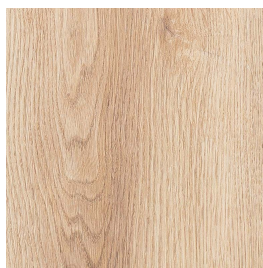

Carpet Details

Range Name: Aspire Home						
DESIGN REFERENCE: ASPH						
Pack Coverage: 3.3677	<table border="1"> <thead> <tr> <th>Design/Colours</th> </tr> </thead> <tbody> <tr> <td>Artisan Oak 570-14</td> </tr> <tr> <td>Classical Oak 1028L-17</td> </tr> <tr> <td>Foundry Oak 570-1</td> </tr> <tr> <td>Natural Oak 570-2</td> </tr> </tbody> </table>	Design/Colours	Artisan Oak 570-14	Classical Oak 1028L-17	Foundry Oak 570-1	Natural Oak 570-2
Design/Colours						
Artisan Oak 570-14						
Classical Oak 1028L-17						
Foundry Oak 570-1						
Natural Oak 570-2						
Pack Dimensions: 18.42cm x 121.92cm						
Pieces per pack: 15						
4 Sided Bevel: No						
Type: Dryback						
Wear Layer: 0.30mm						
Total Thickness: 2mm						
Origin: TOG:						
Wear Warranty:						

Locations	Yes	No
Lounge	Yes	
Dining Room	Yes	
Hall/Passage	Yes	
Bedroom	Yes	
Stairs		No
Kitchen	Yes	
Bathroom	Yes	

Images & Colour Palettes

Artisan Oak

Classical Oak

Foundry Oak

Natural Oak

Carpet Details

Range Name:	Aspire Elite	
DESIGN REFERENCE:	ASPE	
Pack Coverage:	3.3677	
Pack Dimensions:	18.42cm x 121.92cm	
Pieces per pack:	15	
4 Sided Bevel:	Yes - 4V	
Type:	Dryback	
Wear Layer:	0.55mm	
Total Thickness:	2.5mm	
Origin:	TOG:	
Wear Warranty:		

Design/Colours
Aged Oak 2007L-18
Artisan Oak 570-14
Cabin Oak Slate 570-12
Classical Oak 1028L-17
Cross Sawn Oak 445-33
Driftwood 570-13
Foundry Oak 570-1
Natural Oak 570-2
Smithy Oak 570-3
Smokehouse Oak 570-5
Tannery Oak 570-6
Titanium Oak 1028L-26
Warm Oak 1007L-6