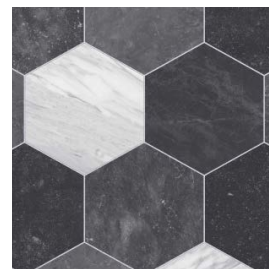

Design/Colours	Number
Pembroke 905m	
Pembroke 907m	
Pembroke 990m	
Pembroke 999d	
Prism 994d	
Prism 904d	
Prism 049l	
Yorvik 940m	
Yorvik 970d	
Prime Oak 909d	
Prime Oak 949d	
Cameo 690m	
Cameo 060s	
Castleton 909e	
Castleton 904m	
Castleton 964d	
No. of Colours in Range:	16

Images & Colour Palettes

Pembroke - 905m

Pembroke - 907m

Pembroke - 990m

Pembroke 999d

Prism 994d

Prism - 904d

Prism - 049l

Yorvik - 940m

Yorvik - 970d

Prime Oak - 909d

Images & Colour Palettes

Prime Oak - 949d

Cameo - 690m

Cameo - 060s

Castleton - 909e